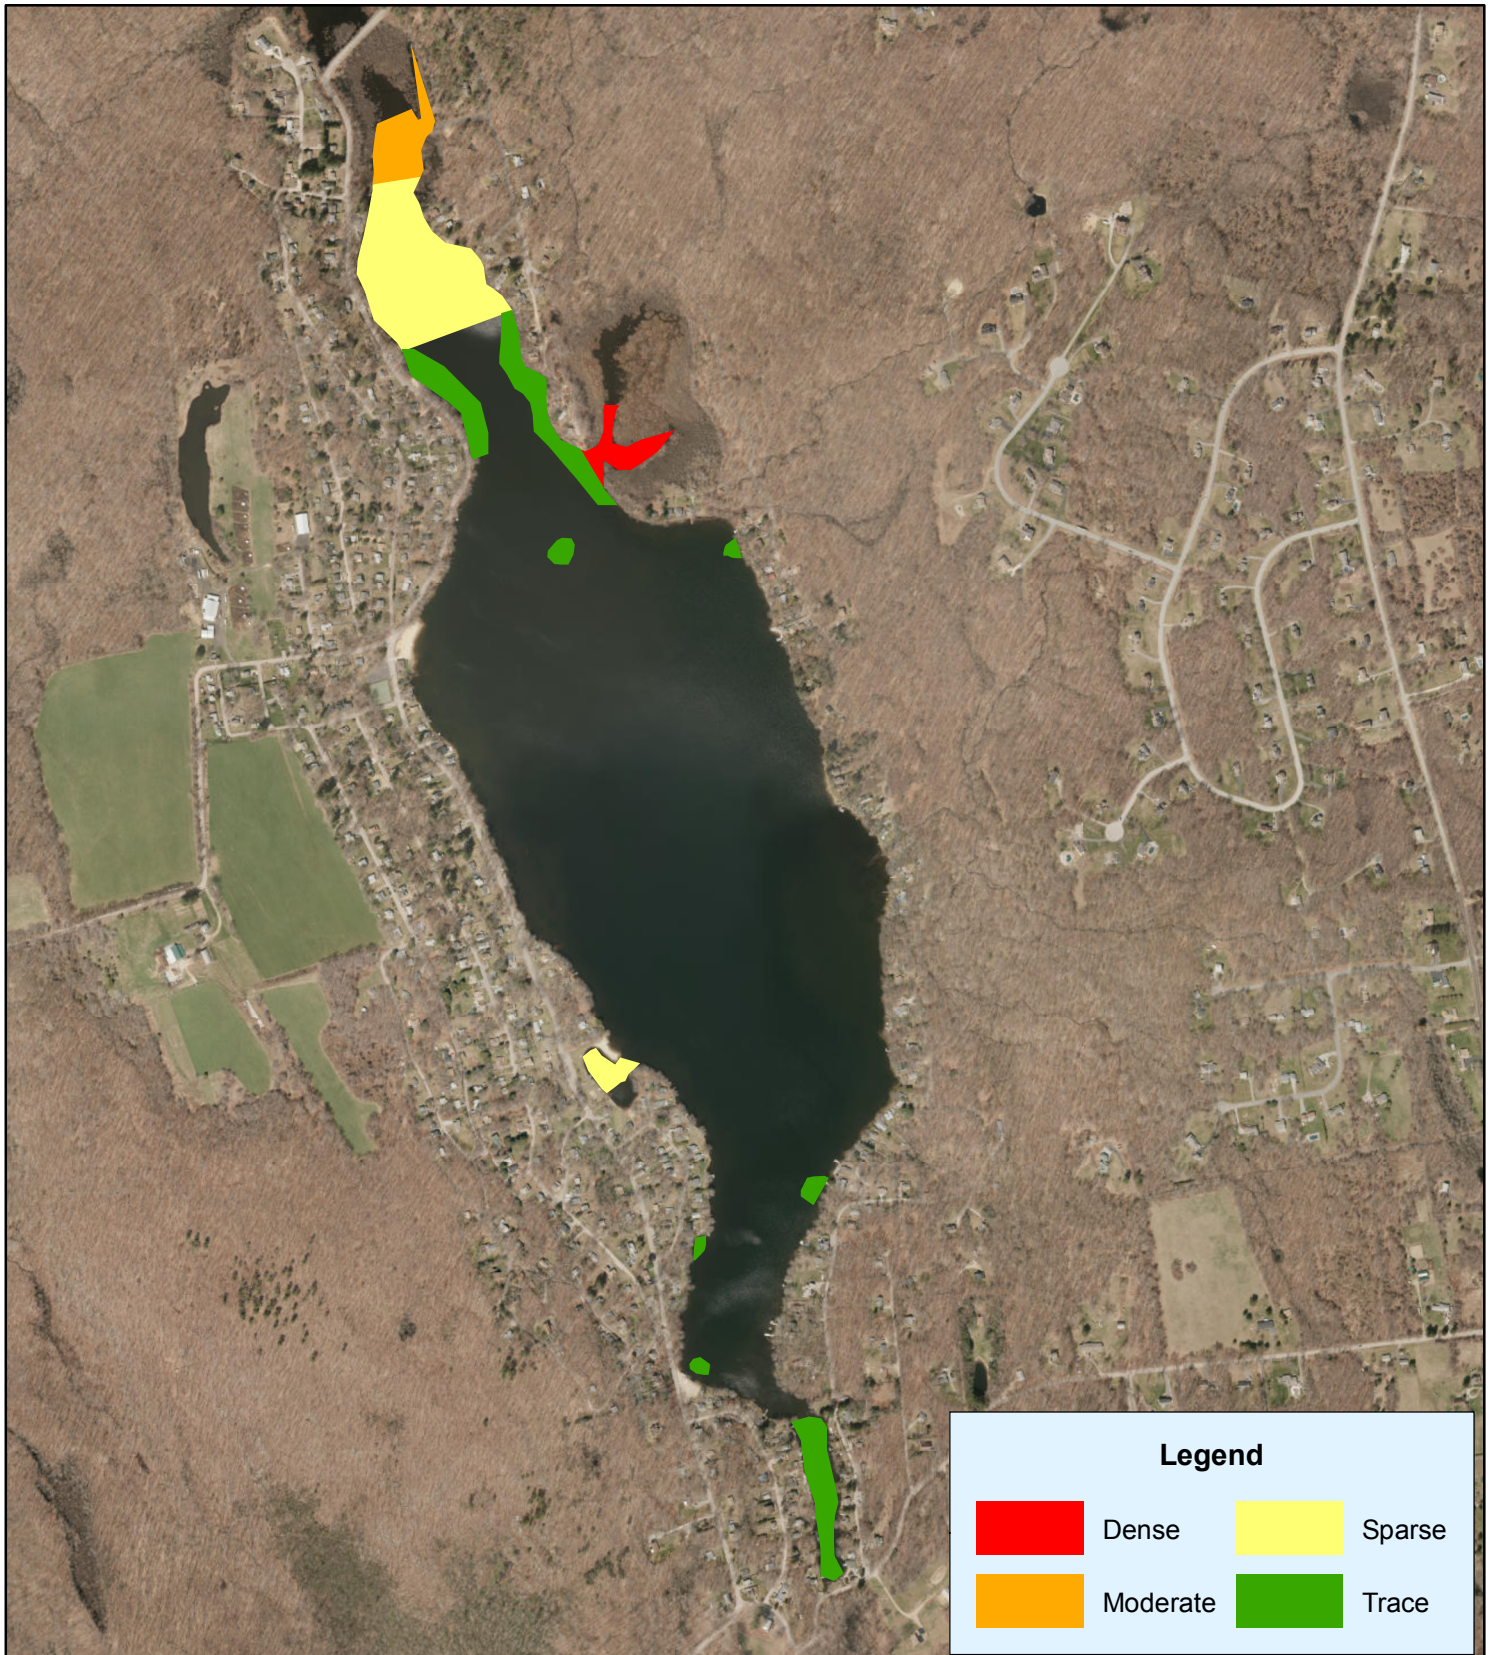

Figure 1: August 2019 Density and Distribution of Fanwort (*C. caroliniana*)

Lake Hayward
East Haddam, CT

Lake Hayward

Survey Date: 08/14/19
Map Date: 08/28/19
Prepared by: ALM
Office: SHREWSBURY, MA