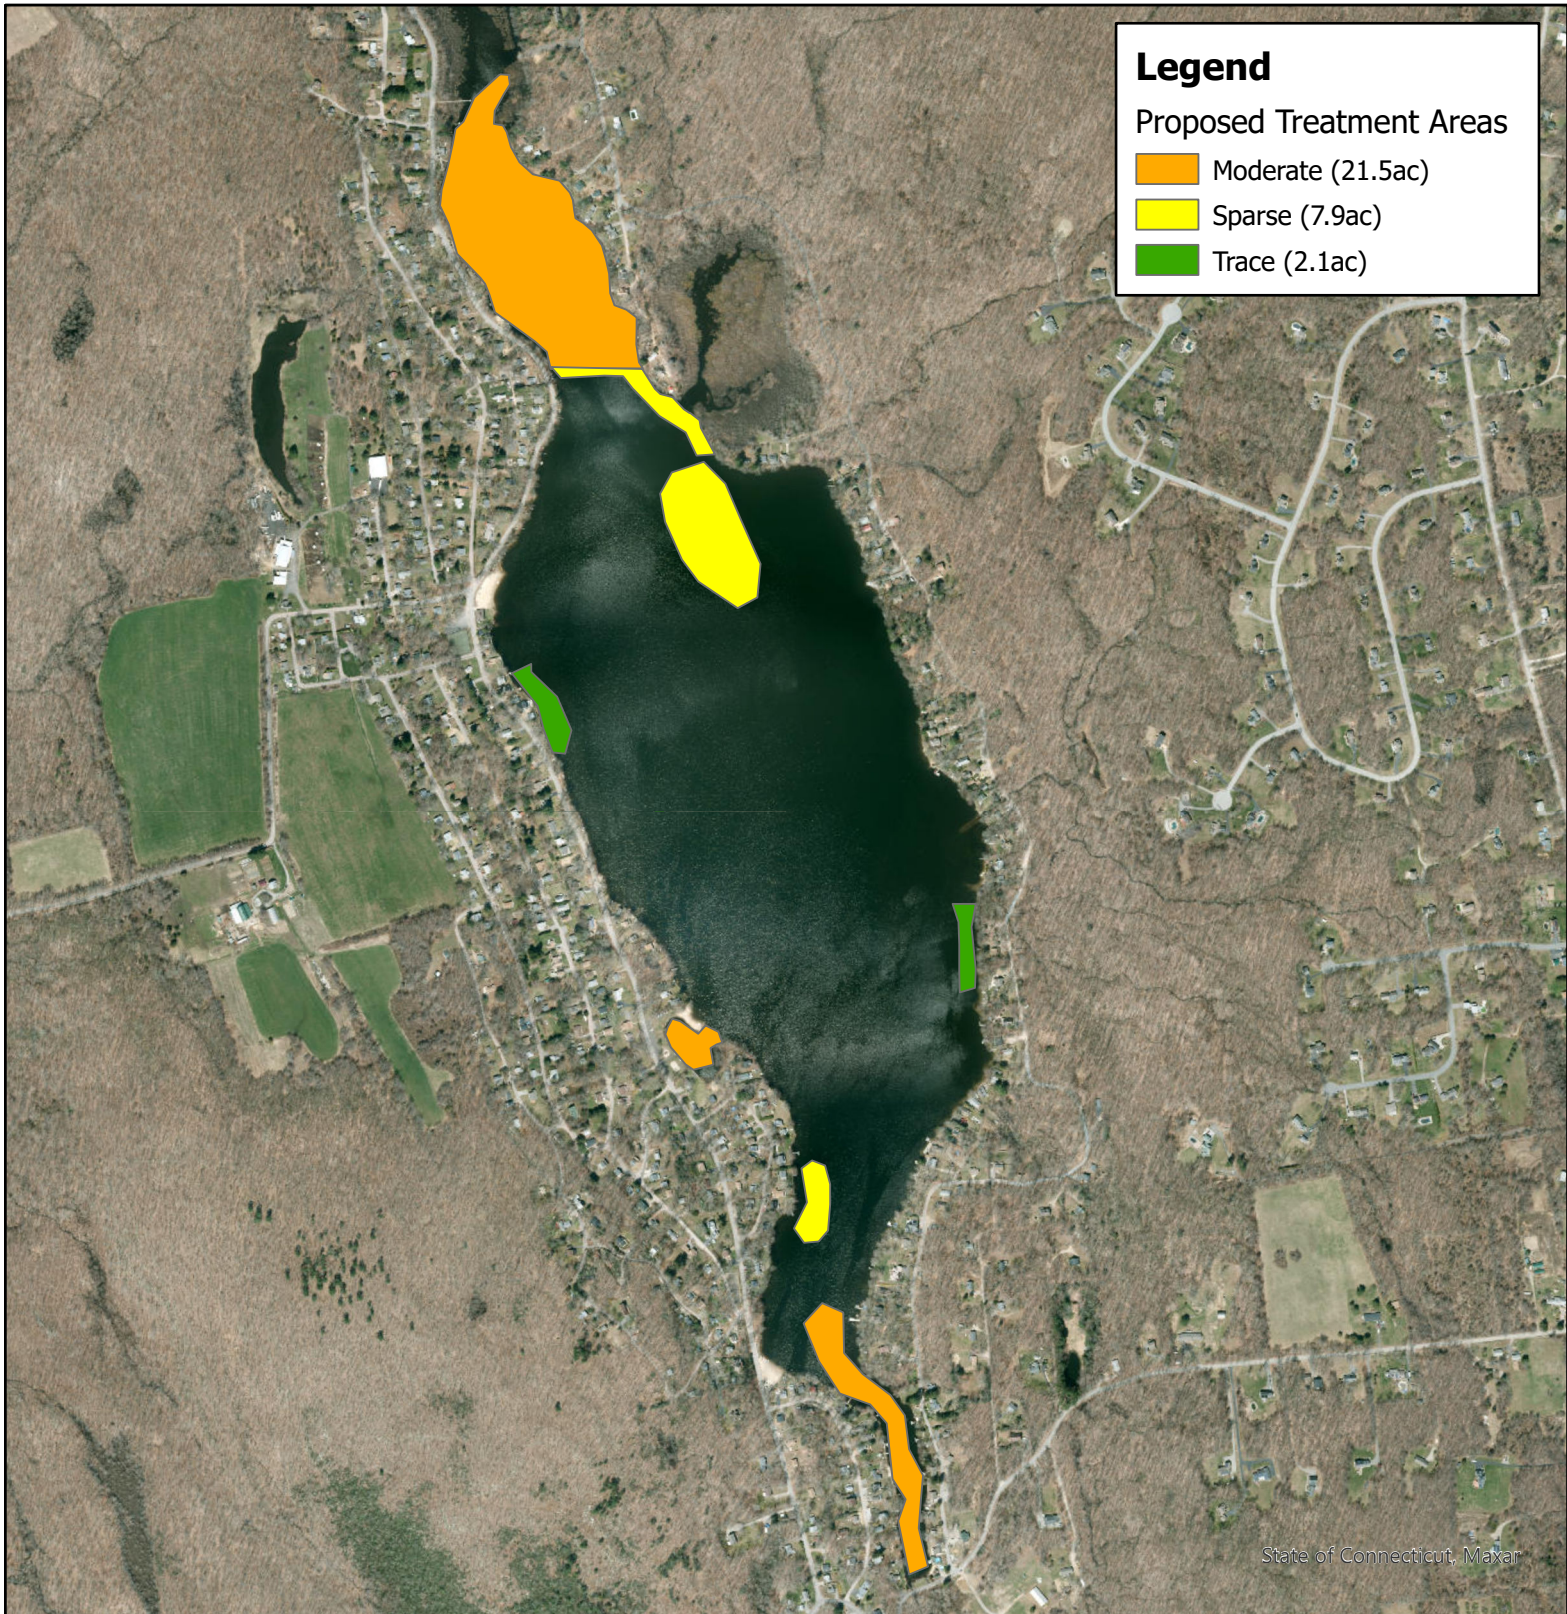

Figure 2: Proposed Treatment Areas

Lake Hayward
East Haddam, CT

0 500 1,000
Feet

Map Date: 06/15/2022
Map Creator: AM
Office: Shrewsbury, MA